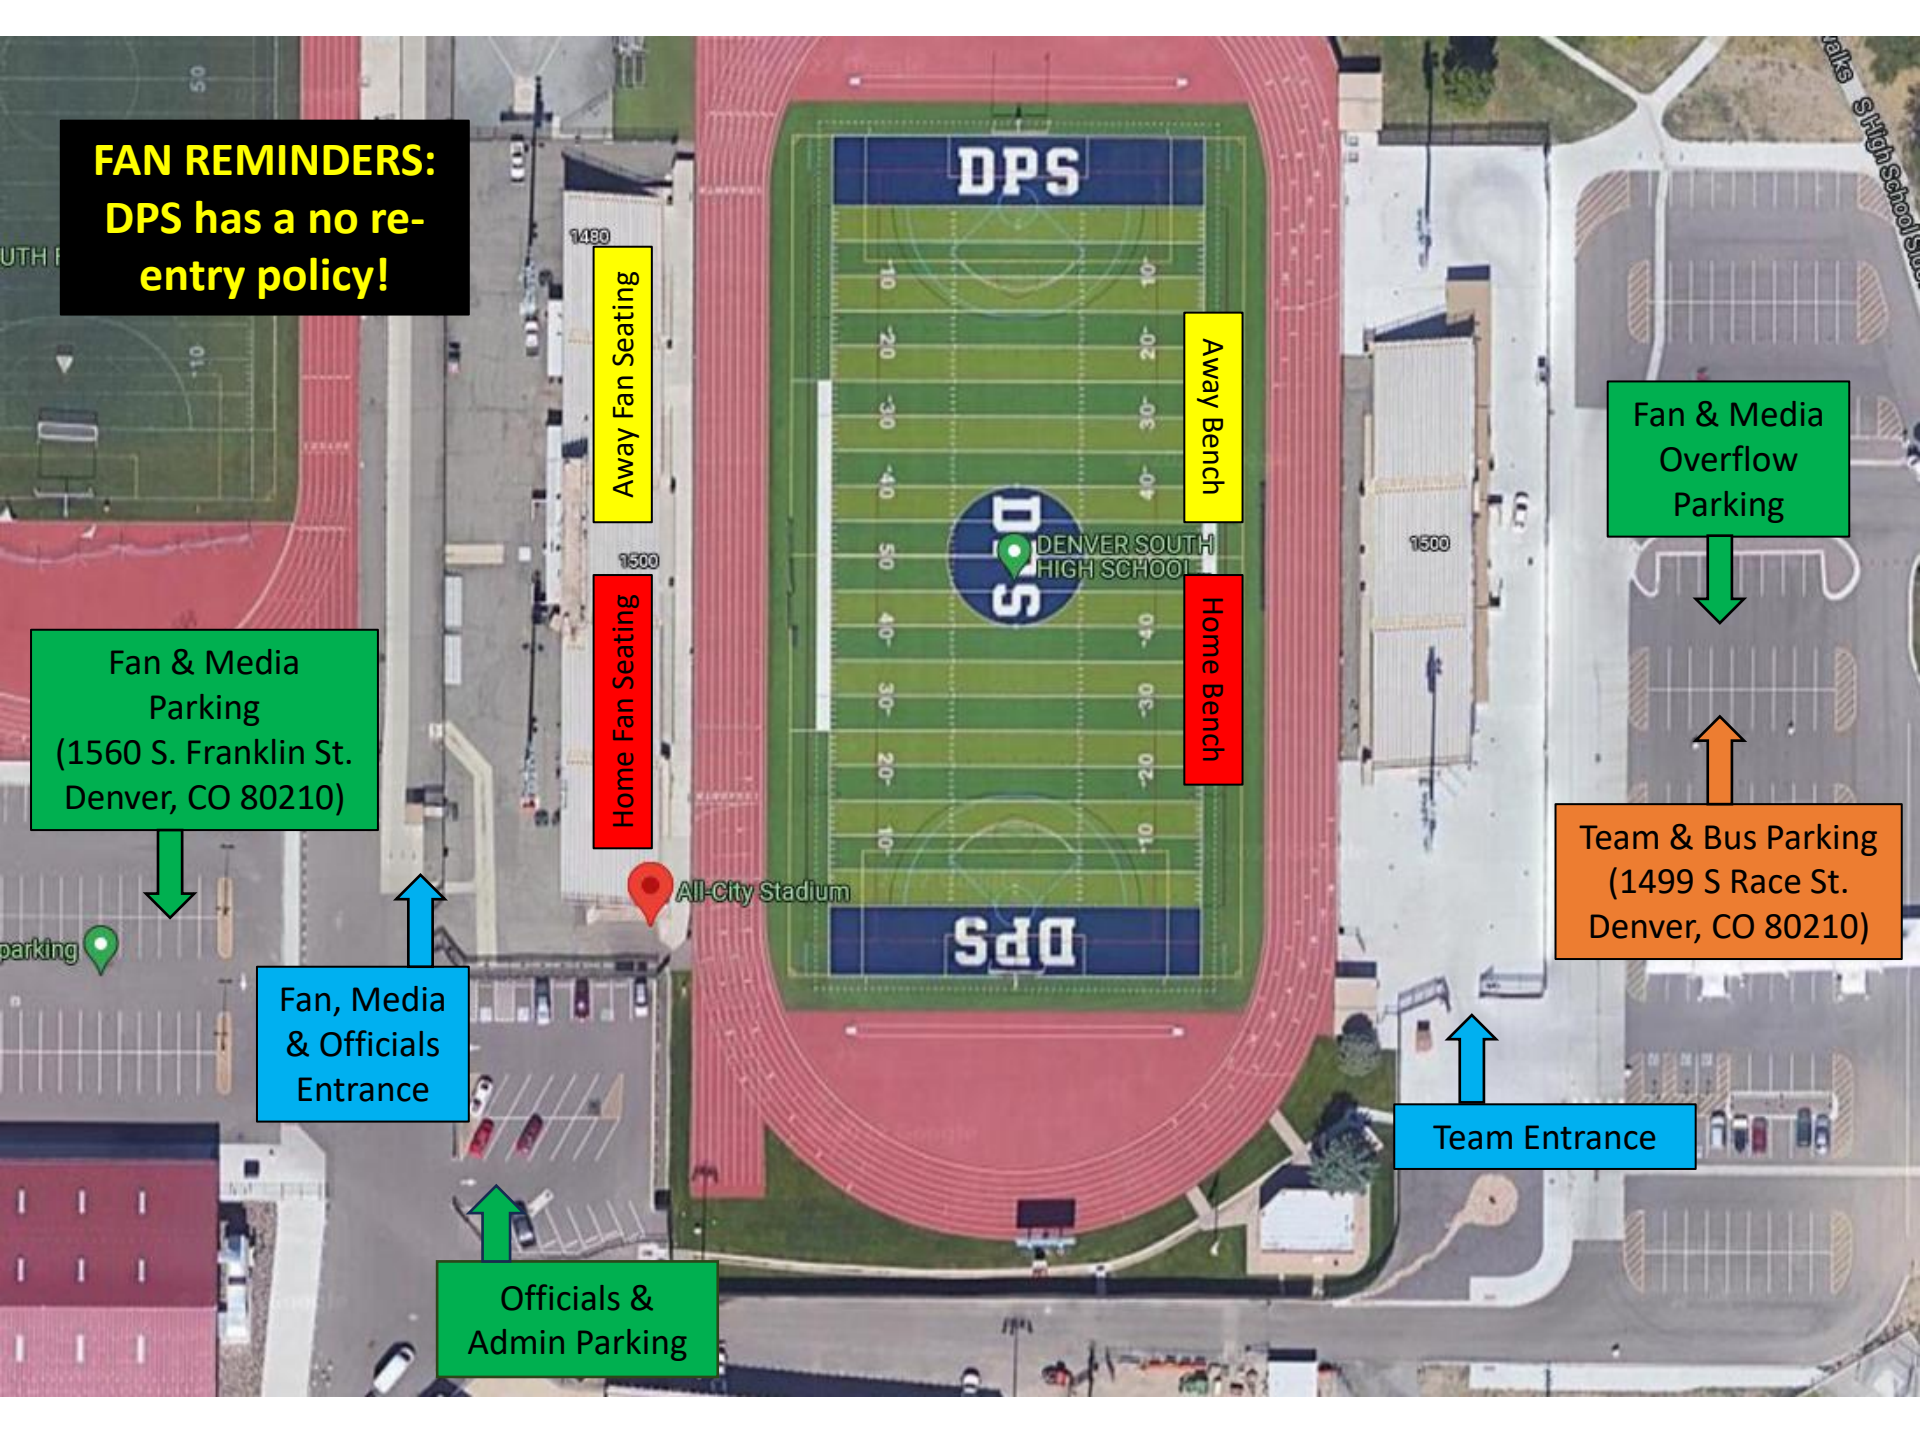

**FAN REMINDERS:  
DPS has a no re-  
entry policy!**

Away Fan Seating

Away Bench

Home Fan Seating

Home Bench

Fan & Media  
Parking  
(1560 S. Franklin St.  
Denver, CO 80210)

Fan & Media  
Overflow  
Parking

Team & Bus Parking  
(1499 S Race St.  
Denver, CO 80210)

Fan, Media  
& Officials  
Entrance

Team Entrance

Officials &  
Admin Parking

Overflow Parking  
at Denver South HS

Main Parking Lot  
1560 S. Franklin St.  
Denver, CO 80210

Second Parking Lot  
1499 S Race St.  
Denver, CO 80210

Fan, Media &  
Officials  
Entrance

Team Entrance  
ONLY

YOUTH FOOTBALL  
FIELD 3

YOUTH FOOTBALL  
FIELD 2

YOUTH FOOTBALL  
FIELD 4

YOUTH FOOTBALL  
FIELD 1

SOFTBALL FIELD

DPS  
DENVER SOUTH  
HIGH SCHOOL

All-City Stadium

All-City Stadium parking

All City Stadium

E Arkansas Ave

E Arkansas Ave

S Race St