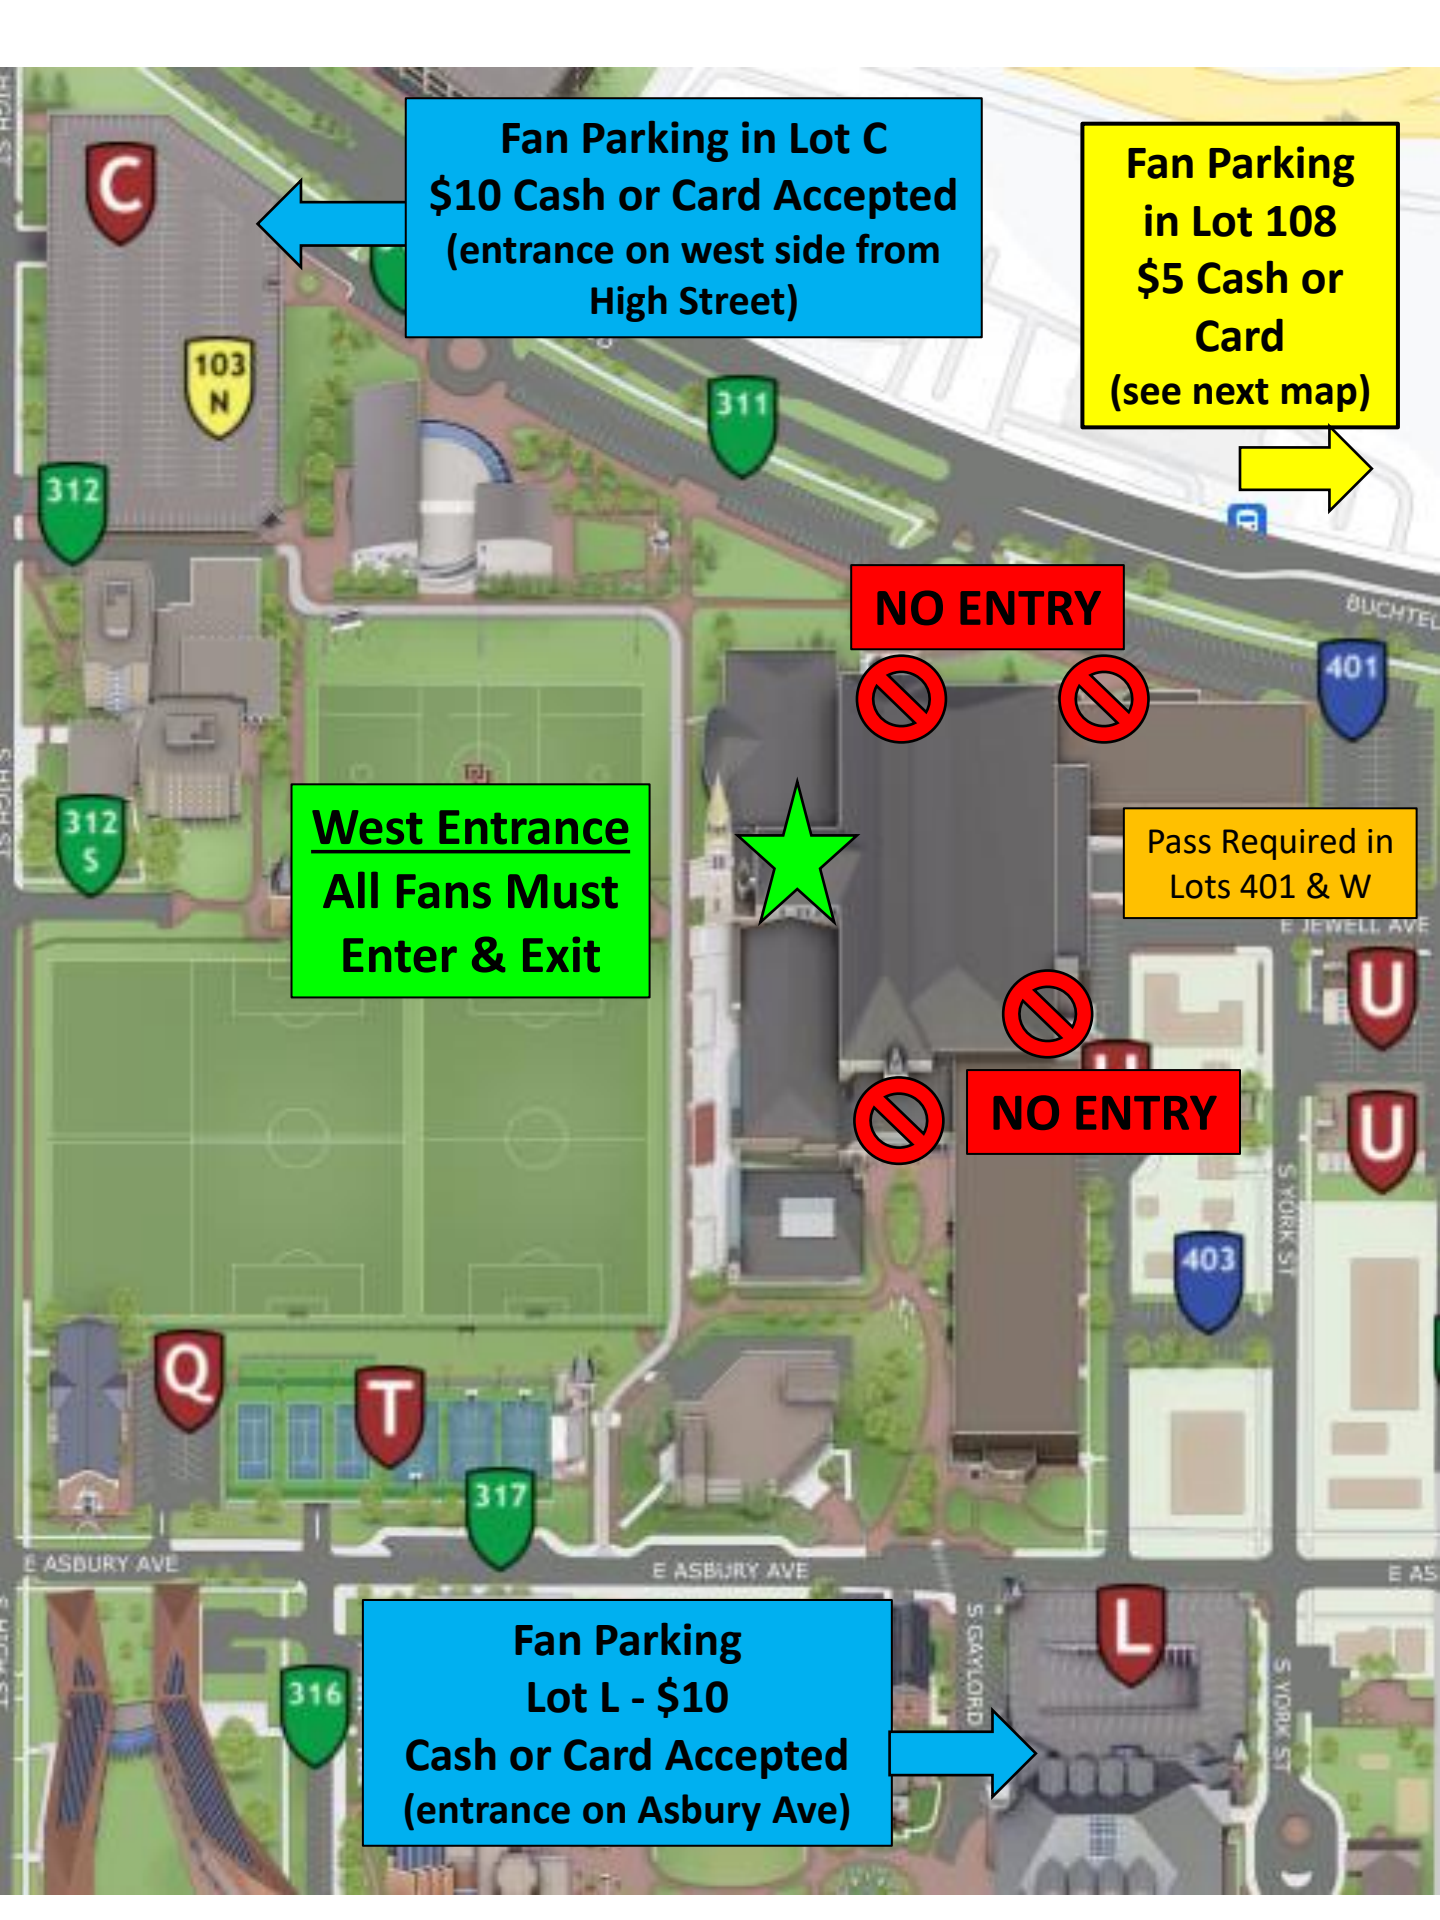

Fan Parking in Lot C
\$10 Cash or Card Accepted
(entrance on west side from High Street)

Fan Parking in Lot 108
\$5 Cash or Card
(see next map)

West Entrance
All Fans Must Enter & Exit

NO ENTRY

Pass Required in Lots 401 & W

NO ENTRY

Fan Parking Lot L - \$10
Cash or Card Accepted
(entrance on Asbury Ave)

311

BUCHTEL BLVD

Fan Parking
in Lot 108
\$5 Cash or
Card

108N

Ritchie Center for
Sports & Wellness

Passes Required for
Lots 401 and W

401

UNIVERSITY BLVD

Summit
Apartments

Ridgeline
Apartments

S JOSEPHINE ST

English
Language
Center

West Entrance
All Fans Must
Enter & Exit

U