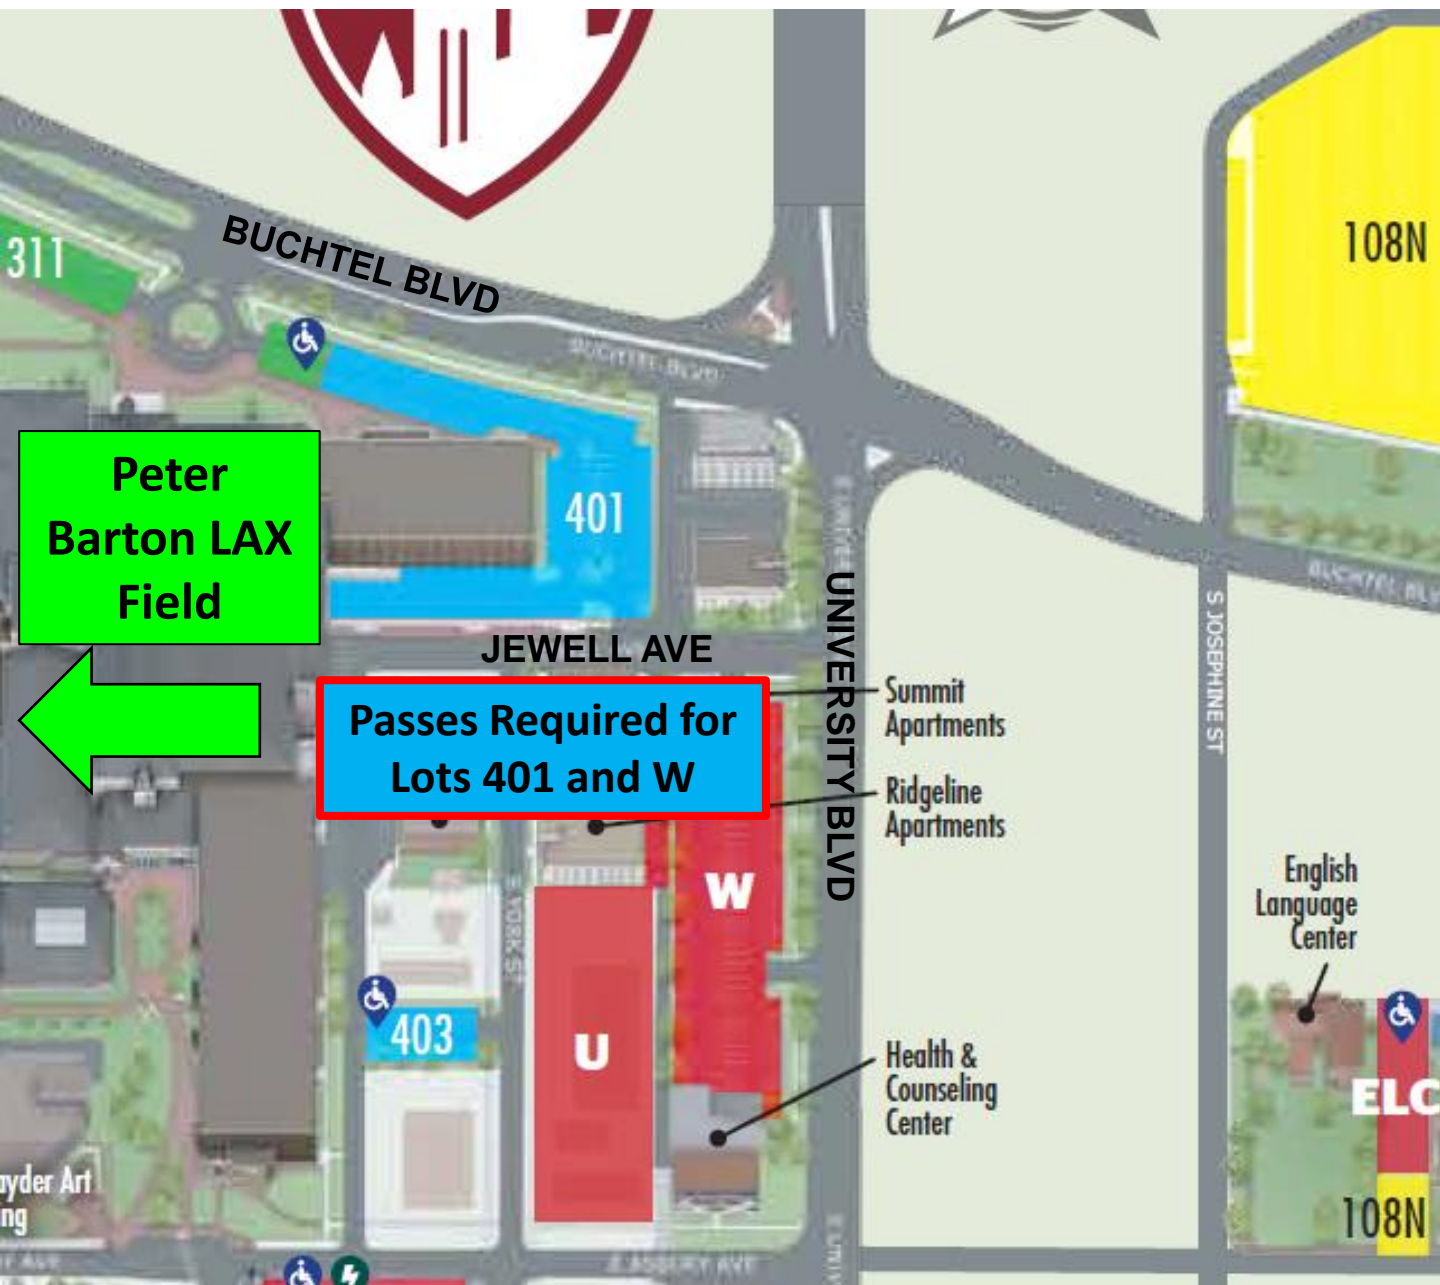

Fan Parking in Lot C \$10
(entrance on west side from High Street)

Team Drop-off

**Barton
LAX Field**

East Fan Entry
(& Team/Officials Check-in)

West Fan Entry

Fan Parking in Lot L \$10
(entrance on Asbury Ave)

Peter Barton LAX Field

Passes Required for Lots 401 and W

BUCHTEL BLVD

JEWELL AVE

UNIVERSITY BLVD

S JOSEPHINE ST

401

403

U

W

Summit Apartments

Ridgeline Apartments

Health & Counseling Center

English Language Center

ELC

108N

108N