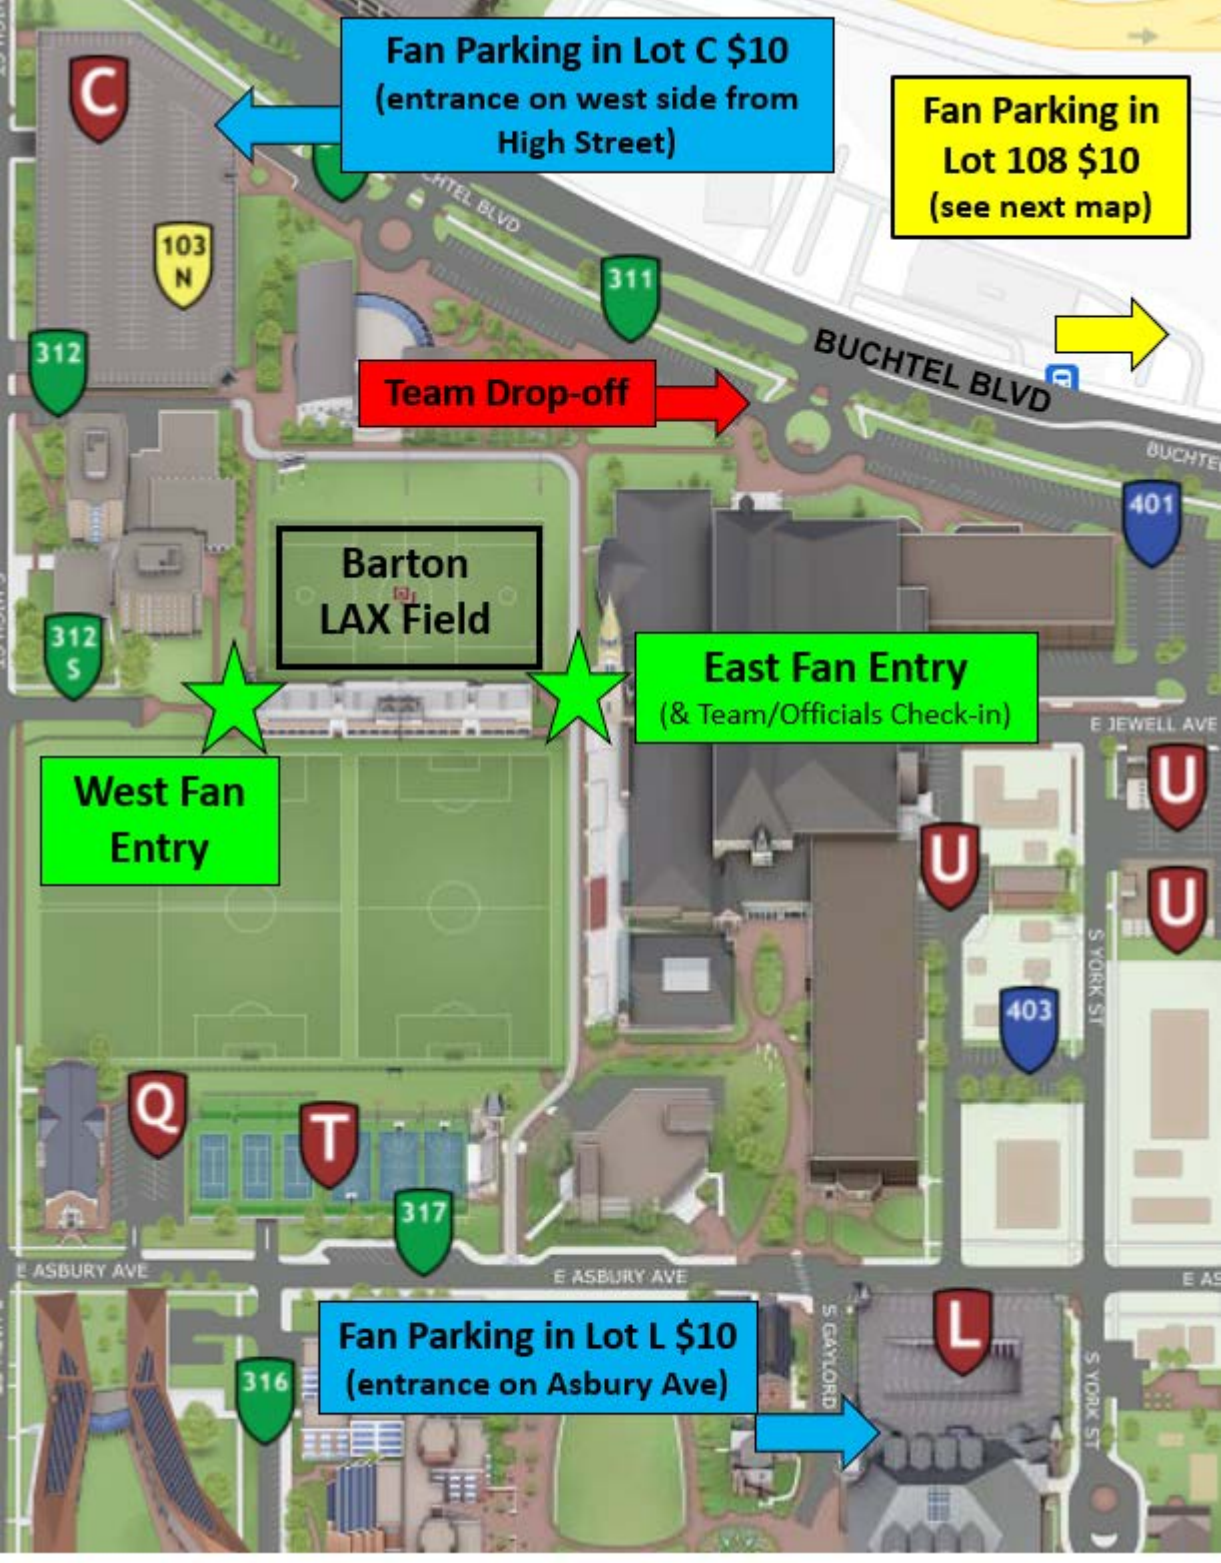

Fan Parking in Lot C \$10
(entrance on west side from High Street)

Fan Parking in Lot 108 \$10
(see next map)

Team Drop-off

Barton LAX Field

East Fan Entry
(& Team/Officials Check-in)

West Fan Entry

Fan Parking in Lot L \$10
(entrance on Asbury Ave)

Fan Parking in Lot 108 \$10

Peter Barton LAX Field

Passes Required for Lots 401 and W

BUCHTEL BLVD

JEWELL AVE

UNIVERSITY BLVD

S JOSEPHINE ST

401

403

W

U

Summit Apartments

Ridgeline Apartments

Health & Counseling Center

English Language Center

108N

108N

ELC

Hyder Art ng