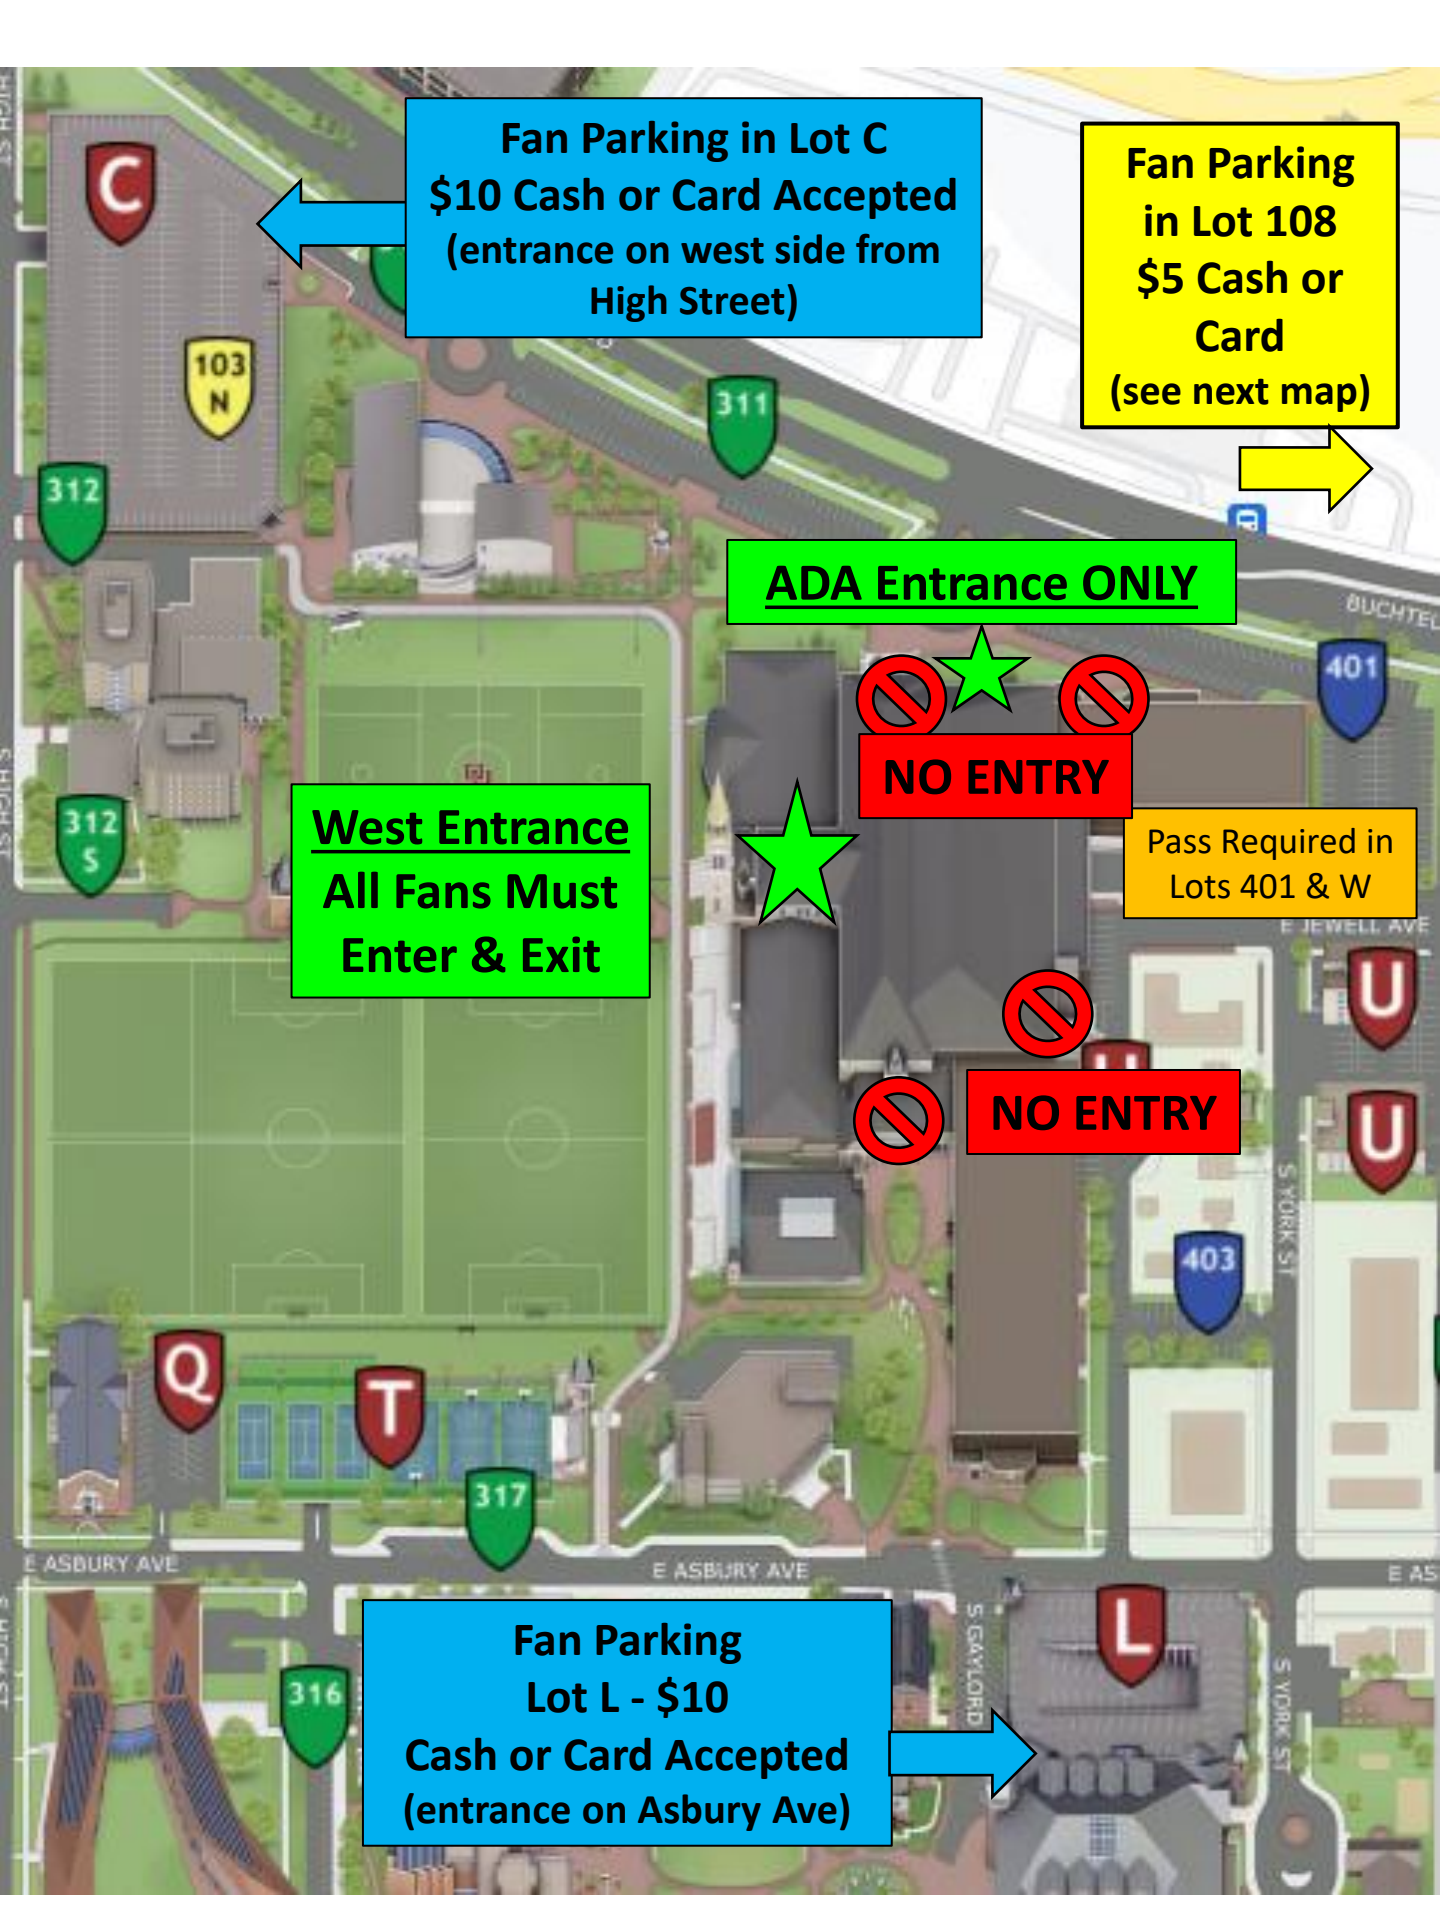

Fan Parking in Lot C
\$10 Cash or Card Accepted
(entrance on west side from High Street)

Fan Parking in Lot 108
\$5 Cash or Card
(see next map)

ADA Entrance ONLY

West Entrance
All Fans Must Enter & Exit

NO ENTRY

Pass Required in Lots 401 & W

NO ENTRY

Fan Parking Lot L - \$10
Cash or Card Accepted
(entrance on Asbury Ave)

**Fan Parking
in Lot 108
\$5 Cash or
Card**

**Passes Required for
Lots 401 and W**

**West Entrance
All Fans Must
Enter & Exit**

Ritchie Center for
Sports & Wellness

401

UNIVERSITY BLVD

Summit
Apartments

Ridgeline
Apartments

U
W

Health &
Counseling
Center

S JOSEPHINE ST

English
Language
Center

108N

108N

ELC

ayder Art
ng